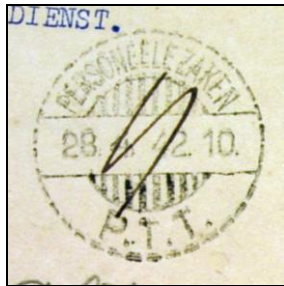

Japanese Occupation

Administrative cancels

Java (Bandoeng) headquarters administrative cancels

**575 Continuous bars
Department / P.T.T.**