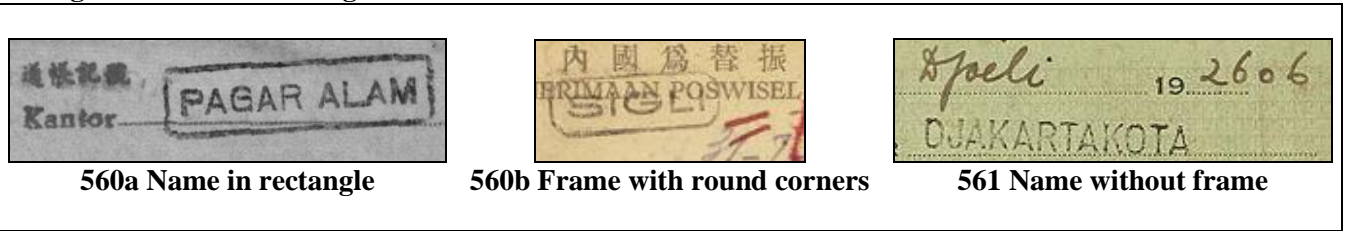

Japanese Occupation

Administrative cancels

**Straight-line name markings**

**Bilingual straight-line name in frame**

**Gouvernements Post- en Telegraafdienst**

DN #	Description	Locations used
560a	Straight-line name in rectangular frame	Indies
560b	Straight-line name in frame with rounded corners	Indies
561	Straight-line name without frame	Indies
564	Bilingual straight-line cancels	Sumatra
570	Oval positive Gouvernements Post- en Telegraafdienst	Taroetoeng
571	Oval negative Gouvernements Post- en Telegraafdienst	Pakanbaroe

**578 Name / Open bottom**

**Japanese occupation headquarters cancels**

**580 DN in wide outer circle**

**581 DN in narrow outer circle**

**DN # Description**

**Locations used**

DN #	Description	Locations used
575	Circular date cancel type 100 with Department/P.T.T. or sub-department	Bandoeng head post office
576	Circular date cancel type 120 with Department/sub-department	Bandoeng head post office
577	Circular date cancel with Department/bars and open bottom	Bandoeng head post office
578	Circular date cancel with Department and open bottom	Bandoeng head post office
580	Dai Nippon and department in wide outer circle	Bandoeng head post office
581	Dai Nippon in outer circle, department in inner circle	Bandoeng head post office